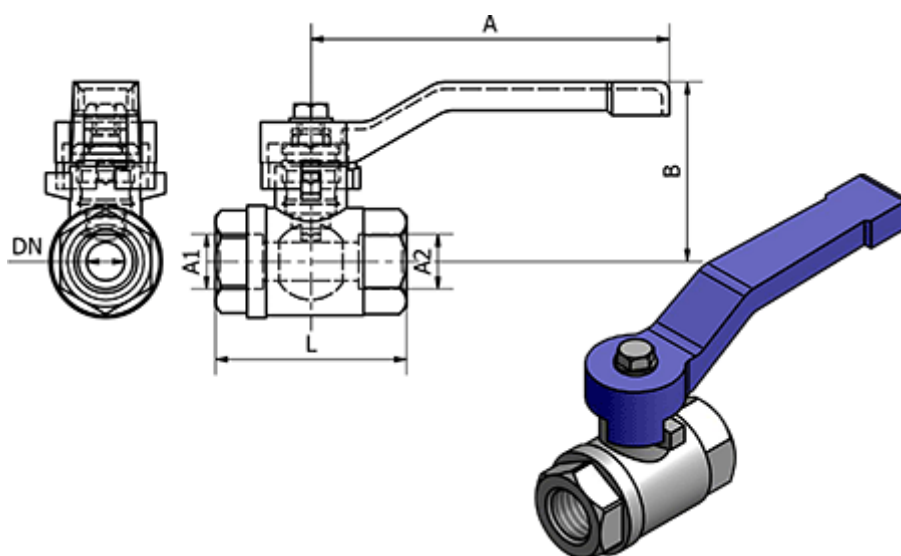

Data Sheet

Article number: 58633403E

Description: Ball Valve 334.03-E, - G 3/8"
Ball Valve

Measures

A	= 75
B	= 38
DN	= 10
L	= 40
Thread A1	= G 3/8"
Thread A2	= G 3/8"